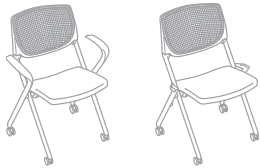

Seek Statement of Line

MULTI-PURPOSE MESH-BACK CHAIR

Arms
K-MUGO
K-MPGO
K-MUCO
K-MPCO

Armless
K-MUGA
K-MPGA
K-MUCA
K-MPCA