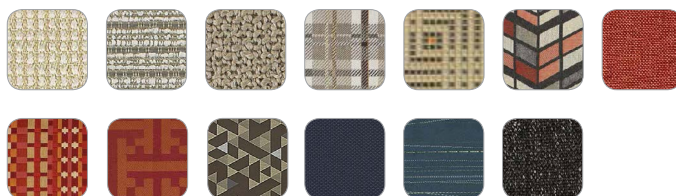

A Canvas for Your Expression

Through a partnership with HBF Textiles, Allsteel offers fabrics with dimensional character and clarity of color. Many patterns have sustainable and high-performance qualities. Paired with four distinct base colors, Parallel comes to life in many different ways.

30"H x 36"W x 29¼"D
Seat 17"H x 24"W x 20½"D

30"H x 40"W x 29¼"D
Seat 17"H x 28"W x 20½"D

30"H x 76"W x 29¼"D
Seat 17"H x 64"W x 20½"D

21½"H x 22"W x 22"D

16"H x 52"W x 22"D

Seating products are available with or without channeled upholstery.

Allsteel®

Allsteel Inc.
Muscatine, Iowa 52761-5257
allsteeloffice.com

The seating understructure features FSC®-certified wood.