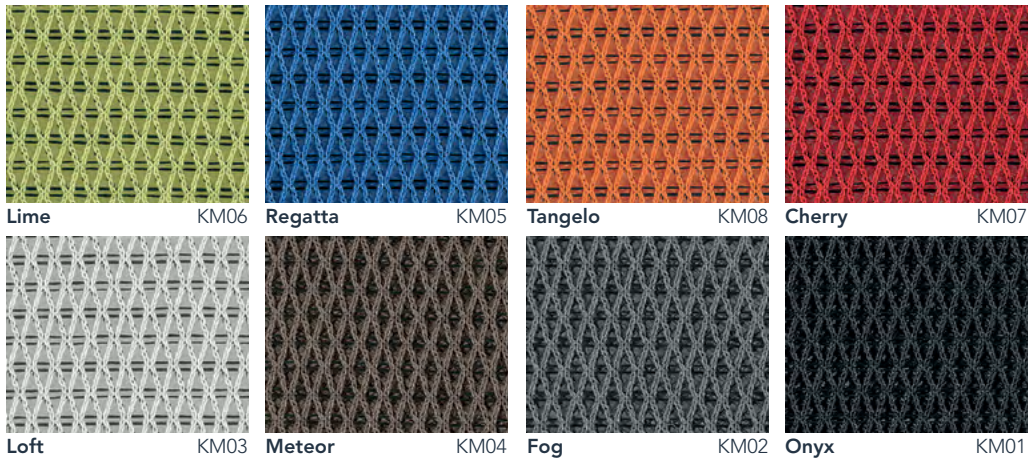

Allsteel®

Mimeo™ Textiles and Finishes

FRAME/ARM/BASE COLORS

BACK CARRIER COLORS

DIMENSION™ 3D KNIT BACK COLORS

CASTER COLORS

A wide selection of seating upholsteries is available.

Although the textiles and finishes reproduced on this card were matched with care, they may vary from the actual finish. When color is critical, please obtain a sample.