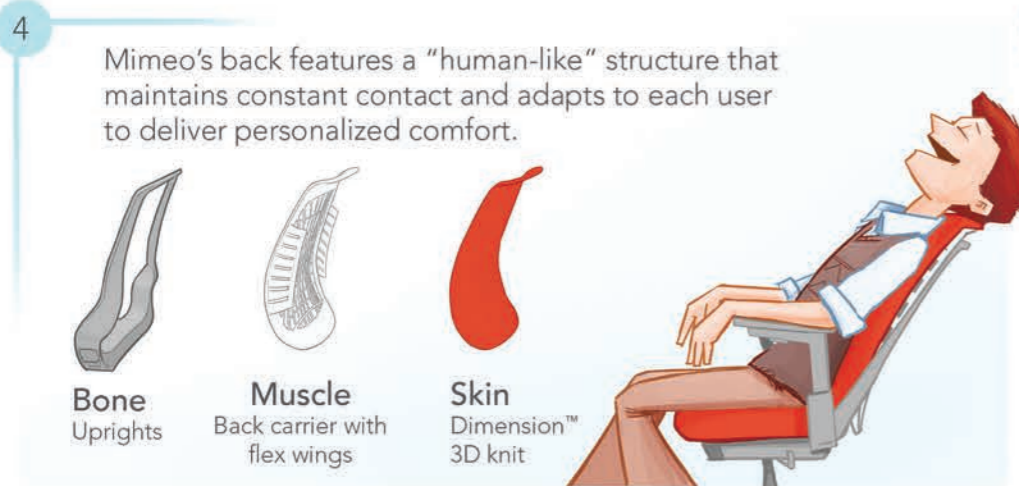

MIMEO™

THE SHAPE OF MOVEMENT

Our study of today's active environments shows that seating:

- Has greater **visual impact** with lower panel heights
- Must be **adaptive** to users of all shapes and sizes
- Should enable **movement**
- Needs to be **versatile** in application

There's a lot to consider when selecting a chair:

- Comfort
- Ergonomics
- Fabrics and finishes
- Budget
- Brand

studiofiFIELD
knowing what matters

Mimeo is Allsteel's third collaboration with Bruce Fifield of Studio Fifield, Milan Italy:

- Acuity®
- Inspire®

Mimeo's design process involved extensive feedback from people like you.

Materials were carefully selected to maximize user comfort and maintain Mimeo's distinctive design.

Bone Uprights