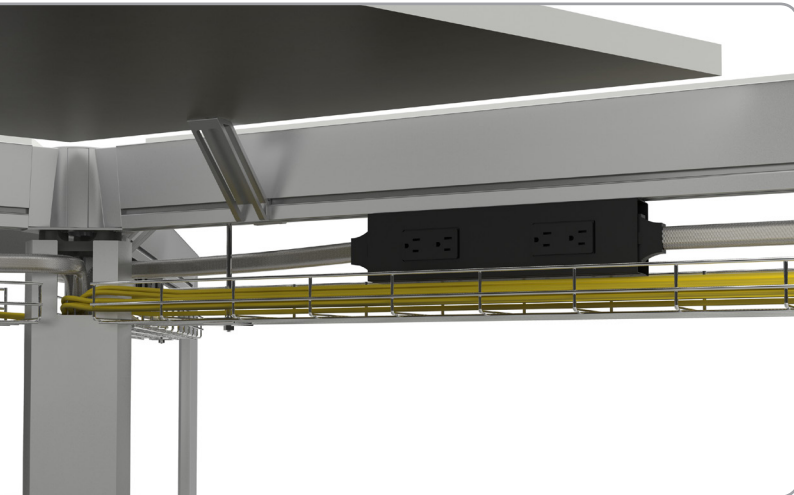

People First

Go where you want, work how you want, think your best, perform to your utmost potential. This is the control that Further provides users, across a variety of workstyles through integrated height-adjustable worksurfaces, unique storage elements and accessories, and a variety of space division options.