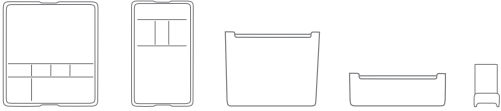

Features

360 degree aesthetic
Utility lip for work tools
Casters or glides

Pedestal and Accessories Statement of Line

Alcove Pedestal

21"H x 18"D x 15"W

Standard Pedestal

21"H x 24"D x 15"W

Slim Pedestal

21"H x 24"D x 10"W

Work Tools

Tray	1 1/2"H x 13 3/8"D x 14 3/4"W
Slim Tray	1 1/2"H x 8 3/8"D x 14 3/4"W
Hot File	9 1/2"H x 3 7/8"D x 12 1/4"W
Side Saddle	4"H x 2"D x 12 1/4"W
Hook	3 1/4"H x 1 7/8"D x 2 1/4"W