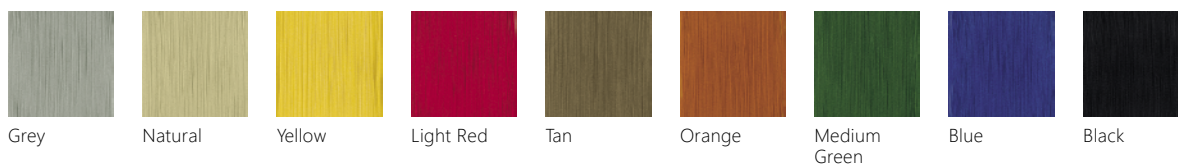

Evo Conference Chair Statement of Line

Overall	35"-40"H x 26"W x 26"D
Seat	16¼"-21¼"H x 20"W x 16"-18¾"D
Back	20¾"H x 17"W
Adjustable Arms	6⅝"-11"H x 12½"-21"W (3" depth range)
Fixed Arms	8⅝"H x 20"W x 9½"D

Armless model also available.

Accent Seat/Back Stitch Colors

Coordinating stitch also available.

A wide selection of seating upholstery is available online at allsteeloffice.com.