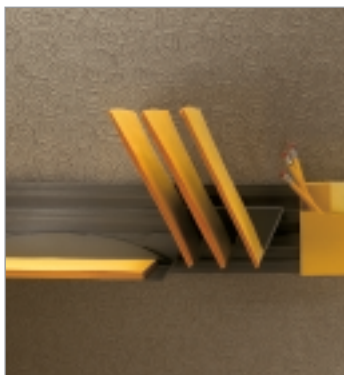

Opposite:
Panel fabric: Maharam Frequency
Terra Laminate: Whitestone Paint: Gunmetal Mica

Cover:
Paint: Gunmetal Mica, Marigold

Your hard drive lifts up and out of harm's way with the CPU Hammock.

Task lighting—including spot light and down light—selectively illuminates the worksurface and focuses attention. An up light gives a welcome glow to even the most businesslike work area. Both up and down lights attach off-module to panels the same width or smaller.

Our Samba K2 STS keyboard platform is fully adjustable and intuitive, and articulates to fit each user. Use it seated or standing. Ergonomically, it's a pro.

The lift-to-adjust keyboard platform allows height adjustment without the use of knobs or levers.