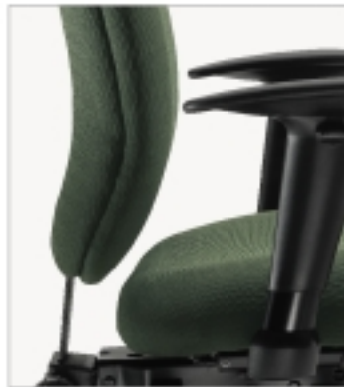

# Choosing a chair just got a whole lot easier.

Sensible is the most straightforward office chair you can find. Reliable, functional, and durable, it comes in nine versions and two sizes with up to eight different adjustments. It fits all kinds of people, doing all kinds of work, anywhere in your office. And at a price that fits your budget, too.

Sensible offers everything you'd hope to find in a chair, along with a few nice surprises, like an easy-to-use seat glide, extremely well-cushioned seat and back, adjustable-height arms, and a fully upholstered back. Simple lines and balanced proportions allow it to blend in anywhere, from government offices to start-up businesses. A chair this practical is a common-sense choice.

Sensible arms offer exceptional comfort. Firm cushioning and height adjustability ensure proper positioning for keyboarding and desk work.

Instead of fumbling under the seat, just pull a paddle and your seat glides smoothly forward or backward over a full 2½”.