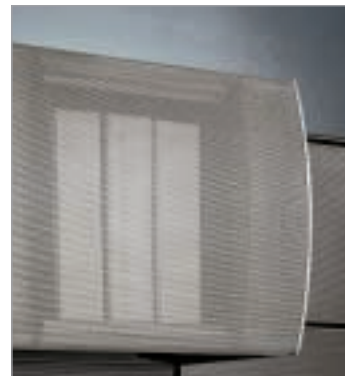

Custom lateral interior component heights give new meaning to vertical clearance. Clockwise from right: 9" drawer, 12" shelf, and 15" drawer. 3" and 6" sizes can also be specified.