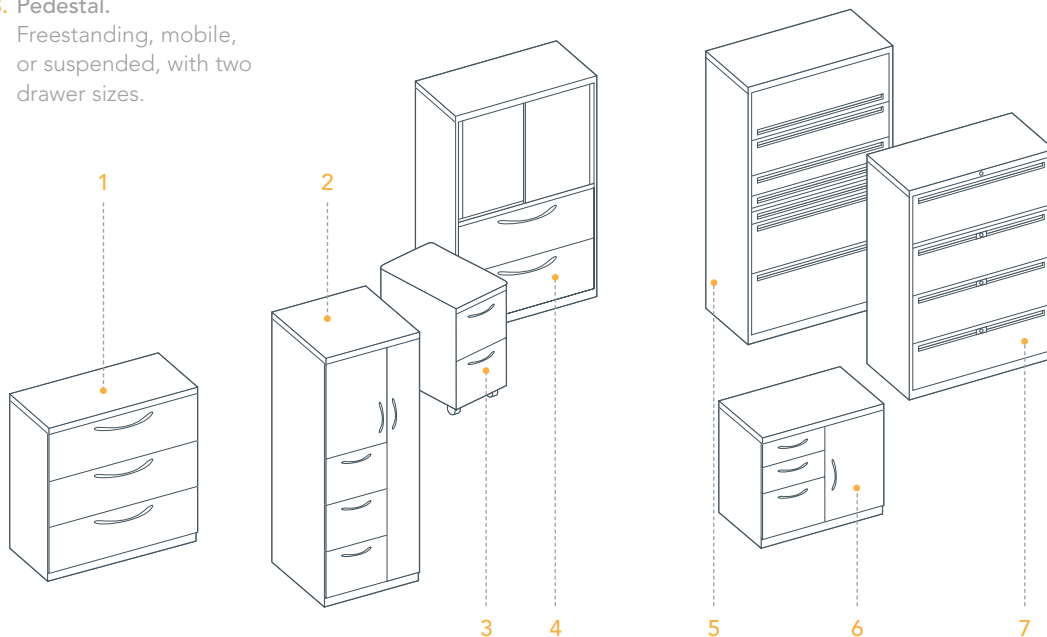

Workstyles come in different varieties. That's why each member of the Persona family is good at something different. From personal towers to overhead cabinets to pedestals, they work great individually and even better as a team.

Opposite:
Paint: **Flint, Marigold** Pull: **Arch, Integral** Seating upholstery: **Maharam Milestone Marigold**

Cover:
Paint: **Flint** Pull: **Arch**

Find your match.

Make storage a matter of personal choice as well as necessity. Choose from features like multiple pull styles, custom drawer sizes, paint finishes, and more. It's your workspace. Shouldn't it look like it?

1. Lateral file.

The storage workhorse, in multiple heights and widths. Works with systems furniture or by itself.

2. Personal tower.

Versatile storage with a small footprint. It's storage that goes up, not out. Combine drawers, personal storage, and wardrobe options for the right solution.

3. Pedestal.

Freestanding, mobile, or suspended, with two drawer sizes.

4. Combination file.

The perfect combination of file storage and shelf storage, with concealed or open shelves.

5. Custom lateral file.

Turn storage into a personal solution. Select 3", 6", 9", 12", or 15" opening sizes.

6. Personal file.

A variety of drawer and shelf options let you create a personal file that meets your preferences.

7. Hoteling lateral file.

Perfect when several workers need to share storage. Each drawer has individual locking for maximum security.