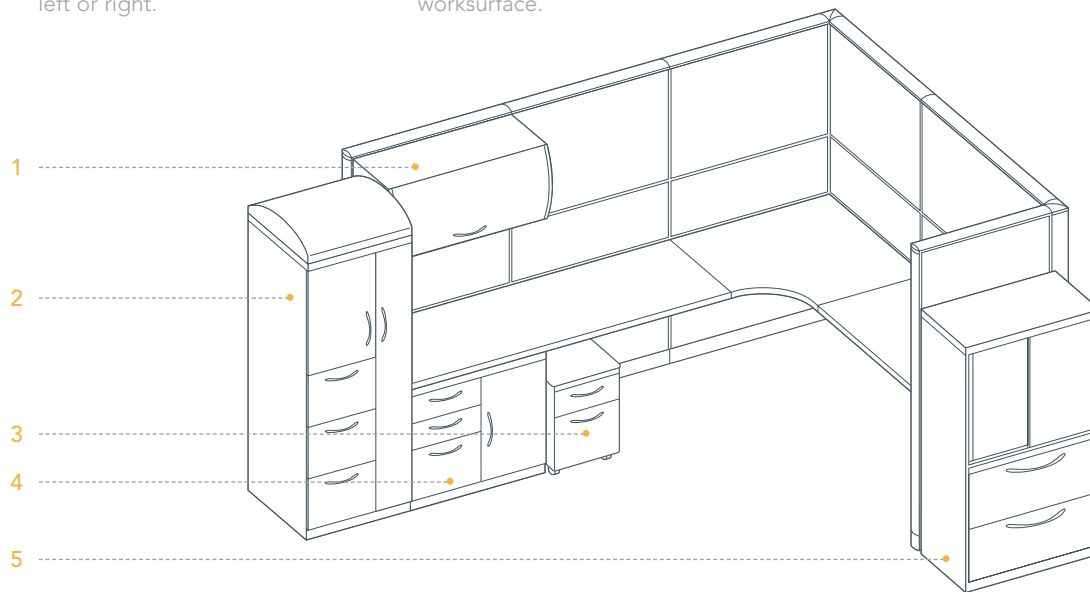

2. Vertical clearance.

Define your workstation with a personal tower. Available in two heights, with two or three drawers, and wardrobe on the left or right.

3. Your little helper.

Mobile storage travels with you. A seat cushion top turns your pedestal into a guest seat. Additional pedestal tops can be specified.

4. Interior designed.

Personal files come in two heights, with numerous combinations of file, personal, and shelf storage. In the systems setup, use it to support the worksurface.

5. Share the space.

Effective for use outside the workstation as shared storage, combination files are available in two heights. Shelves can be open or concealed behind doors.