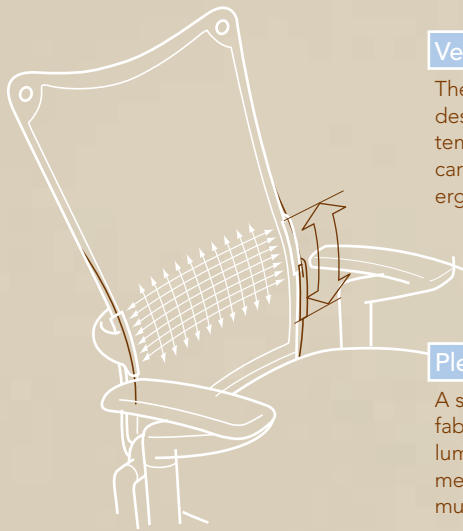

Support for your support. [11]
Seat Contour Panel

Just limit and lean. [5]
Tilt Limiting Lever

Moving behind. [4]
Seat Depth Adjustment

Posterior position. [7]
Avatar Aluminum Seat Structure

An armrest's best friend. [14]
Aluminum Arm Supports

Floor friendly. [1]
Multi-Surface Casters

#19 is more than ergonomic. It regulates temperature, enhances circulation, eliminates muscle tension, and distributes pressure evenly.

This is ergonomics redefined.

VenTech

The back material is a specially designed weave that regulates temperature. Framed by a pliable carrier, it provides contoured, ergonomic back support.

Plexus

A sliding component increases fabric tension and firmness for lumbar support. The wide adjustment range accommodates multiple body types.

A synchronizing link, along with several other components, creates an instant center of motion. The perfectly balanced recline needs no tension adjustment and can support infinite tilt angles, while allowing the user to keep the same sight line.