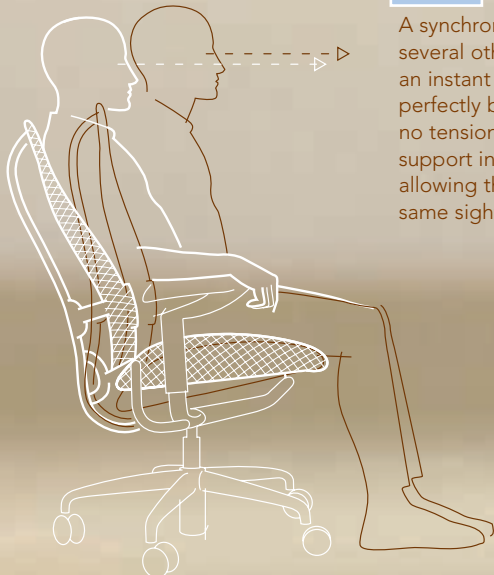

Floor friendly. [1]
Multi-Surface Casters

#19 is more than ergonomic. It regulates temperature, enhances circulation, eliminates muscle tension, and distributes pressure evenly.

This is ergonomics redefined.

VenTech

The back material is a specially designed weave that regulates temperature. Framed by a pliable carrier, it provides contoured, ergonomic back support.

Plexus

A sliding component increases fabric tension and firmness for lumbar support. The wide adjustment range accommodates multiple body types.

A synchronizing link, along with several other components, creates an instant center of motion. The perfectly balanced recline needs no tension adjustment and can support infinite tilt angles, while allowing the user to keep the same sight line.