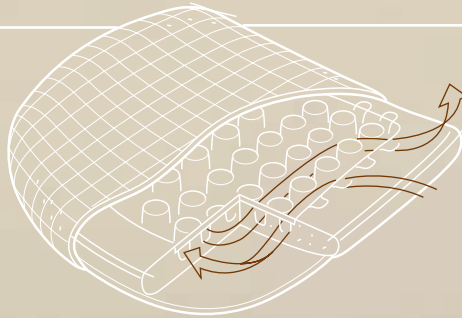

#19 is more than ergonomic. It regulates temperature, enhances circulation, eliminates muscle tension, and distributes pressure evenly.

This is ergonomics redefined.

VenTech

The back material is a specially designed weave that regulates temperature. Framed by a pliable carrier, it provides contoured, ergonomic back support.

Plexus

A sliding component increases fabric tension and firmness for lumbar support. The wide adjustment range accommodates multiple body types.

Tria

Foam, Technogel®, and Tria compliant upholstery create a breathable seat that distributes pressure evenly and minimizes shear stress. Air is allowed to circulate, which regulates temperature.

Avatar

A synchronizing link, along with several other components, creates an instant center of motion. The perfectly balanced recline needs no tension adjustment and can support infinite tilt angles, while allowing the user to keep the same sight line.