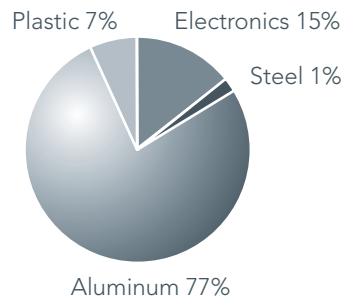

Materials

Reed is energy efficient, contains no mercury, and is made with 100% recyclable content.

Statement of Line

Interconnect Jumper Cord

All together now.

At Allsteel, we believe that together, if we widen our view, we can make a real and lasting difference for our environment. That's why we ensure that all materials balance performance and environmental responsibility. Relevant, durable, high-quality products guarantee years of use and reuse. For details, visit allsteeloffice.com/alltogethernow.

Allsteel®

Allsteel Inc.
Muscatine, Iowa 52761-5257
allsteeloffice.com