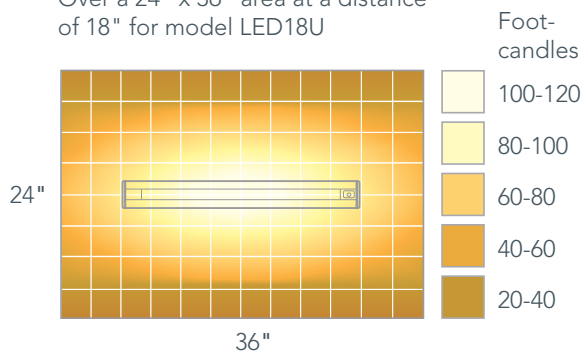

Reed LED Under-Cabinet Light Features

- 18" and 36" lengths
- 3500K color temperature
- UL/CUL listed
- Instant-on and fade-to-off switch
- Dimming feature cycles from 100% to 15% and back to 100%
- 15-watt power supply for single 18" fixture; 60-watt power supply for daisy chain inter-connection 18" starter unit and 36" fixture for single or daisy chain connection
- 50,000 hours of usable life
- Direct-connect (DC) cord to connect fixture to power supply
- Metal trough reflector with diffuse lens
- Magnetic or screw mounting (must specify)
- Clear anodized aluminum with flint color end caps
- Warranty – 3 years on fixtures and 1 year on power supply
- Solid-state technology eliminates need for fused plugs (Chicago code)
- Meets California Title 24 requirements for total system lumens and total system wattage

Light Coverage

Over a 24" x 36" area at a distance of 18" for model LED18U