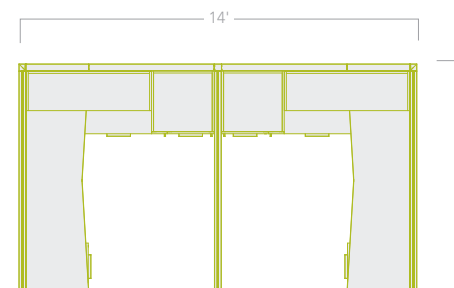

Allsteel®

involve™

TYPICAL ID: INV-T-003 09.11 | 6' X 7', 6' X 14'

Hinged Door/
Box/Box/File/
Wardrobe

Shelf

Box/File Ped

Slider Credenza

Support Stanchion

Heads Down and Focused

TYPICAL ID: INV-T-003 09.11

6' X 7', 6' X 14'

Appropriate for users needing privacy for heads-down work, this workspace provides a variety of storage options for archival and active work.