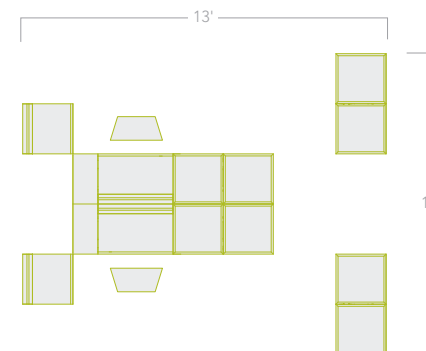

Allsteel®

involve™

TYPICAL ID: INV-T-008 09.11 | 13' X 13'

Seat Base with Drawer and Banquette Cushion

Seat Base with Open Cubby and Seat Cushion

Meet by Chance

TYPICAL ID: INV-T-008 09.11

13' X 13'