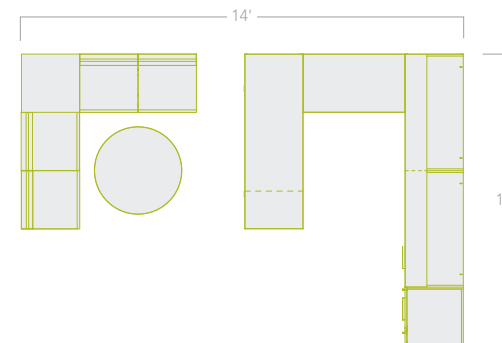

Allsteel®

involve™

TYPICAL ID: INV-T-010 09.11 | 12' X 14'

Slider Bin Overhead

Cabinet with Open Bin Credenza

Seat Base with Drawer and Banquette Cushion

Open Gable End

Modesty Screen

Multi-tasking Private Office TYPICAL ID: INV-T-010 09.11 12' X 14'

This flexible private office enables a variety of activities. It accommodates heads-down, focused work as well as invites team meetings or one-on-one discussions, allowing a seamless integration of "I" and "we" space.